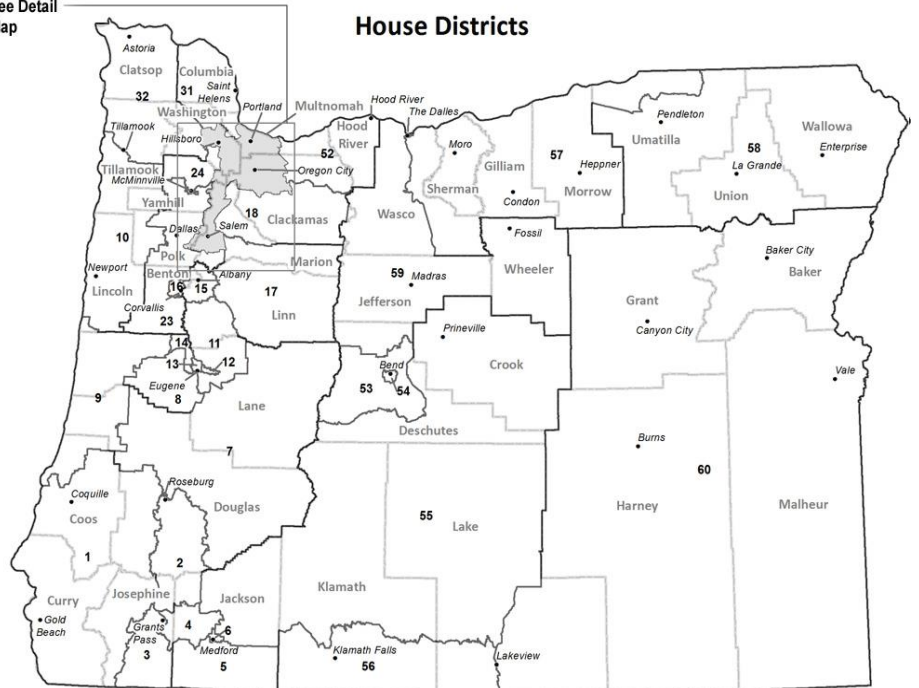

# 2022 House Districts

Party: Democrat	
Party: Republican	
District	Representative
1	David Brock Smith
2	Christine Goodwin
3	Lily Morgan
4	Duane Stark
5	Pam Marsh
6	Kim Wallan
7	Cedric Hayden
8	Paul Holvey
9	Boomer Wright
10	David Gomberg
11	Marty Wilde
12	John Lively
13	Nancy Nathanson
14	Julie Fahey
15	Shelly Boshart Davis
16	Dan Rayfield
17	Jami Cate
18	Rick Lewis
19	Raquel Moore-Green
20	Paul Evans
21	Chris Hoy
22	Teresa Alonso Leon
23	Anna Scharf
24	Ron Noble
25	Jessica George
26	Courtney Neron
27	Sheri Schouten
28	Wlnsvey Campos
29	Susan McLain
30	Nathan Sosa
31	Brad Witt
32	Suzanne Weber
33	Maxine Dexter
34	Ken Helm
35	Dacia Grayber
36	Lisa Reynolds
37	Rachel Prusak
38	Andrea Salinas
39	James Hieb
40	Mark Meek
41	Karin Power
42	Rob Nosse
43	Tawna Sanchez
44	Travis Nelson
45	Barbara Smith Warner
46	Khanh Pham
47	Andrea Valderrama
48	Jeff Reardon
49	Zach Hudson
50	Ricki Ruiz
51	Janelle Bynum
52	Anna Williams
53	Jack Zika
54	Jason Kropf
55	Vikki Breese-Iverson
56	E. Werner Reschke
57	Greg Smith
58	Bobby Levy
59	Daniel Bonham
60	Mark Owens

See Detail Map

## Portland Metro Area