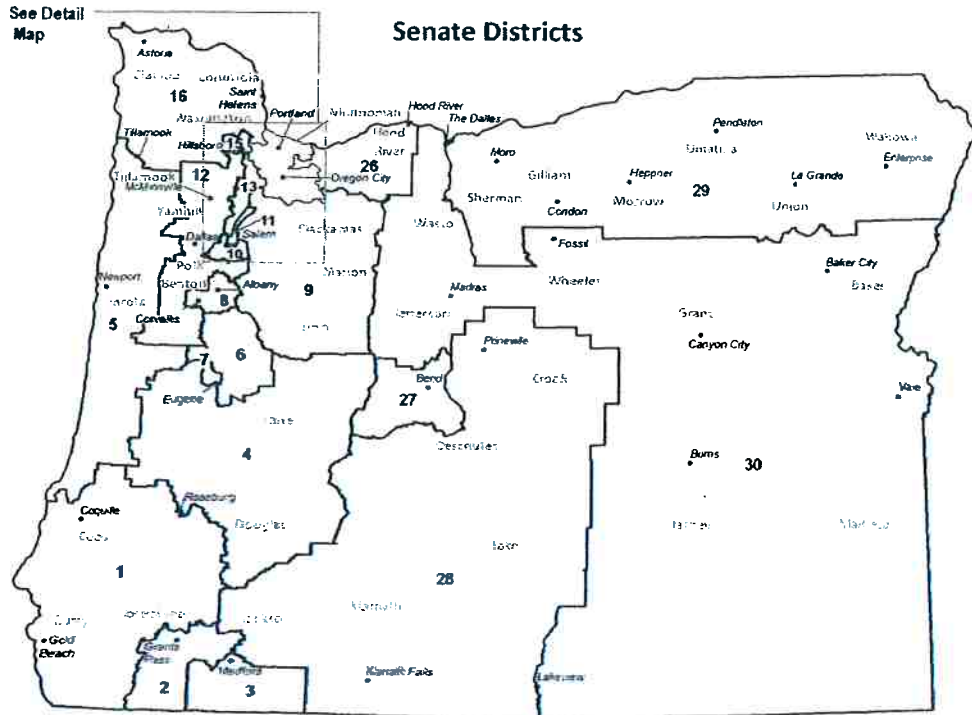

See Detail Map

### Senate Districts

SENATE	
District	Last Name
1	Heard
2	Baertschiger Jr.
3	Golden
4	Prozanski
5	Roblan
6	Beyer
7	Manning Jr.
8	Gelser
9	Girod
10	Winters
11	Courtney
12	Boquist
13	Thatcher
14	Hass
15	Riley
16	Johnson
17	Steiner Hayward
18	Burdick
19	Wagner
20	Olsen
21	Taylor
22	Frederick
23	Dembrow
24	Fagan
25	Monnes Anderson
26	Thomsen
27	Knopp
28	Linthicum
29	Hansell
30	Bentz

### Portland Metro Area